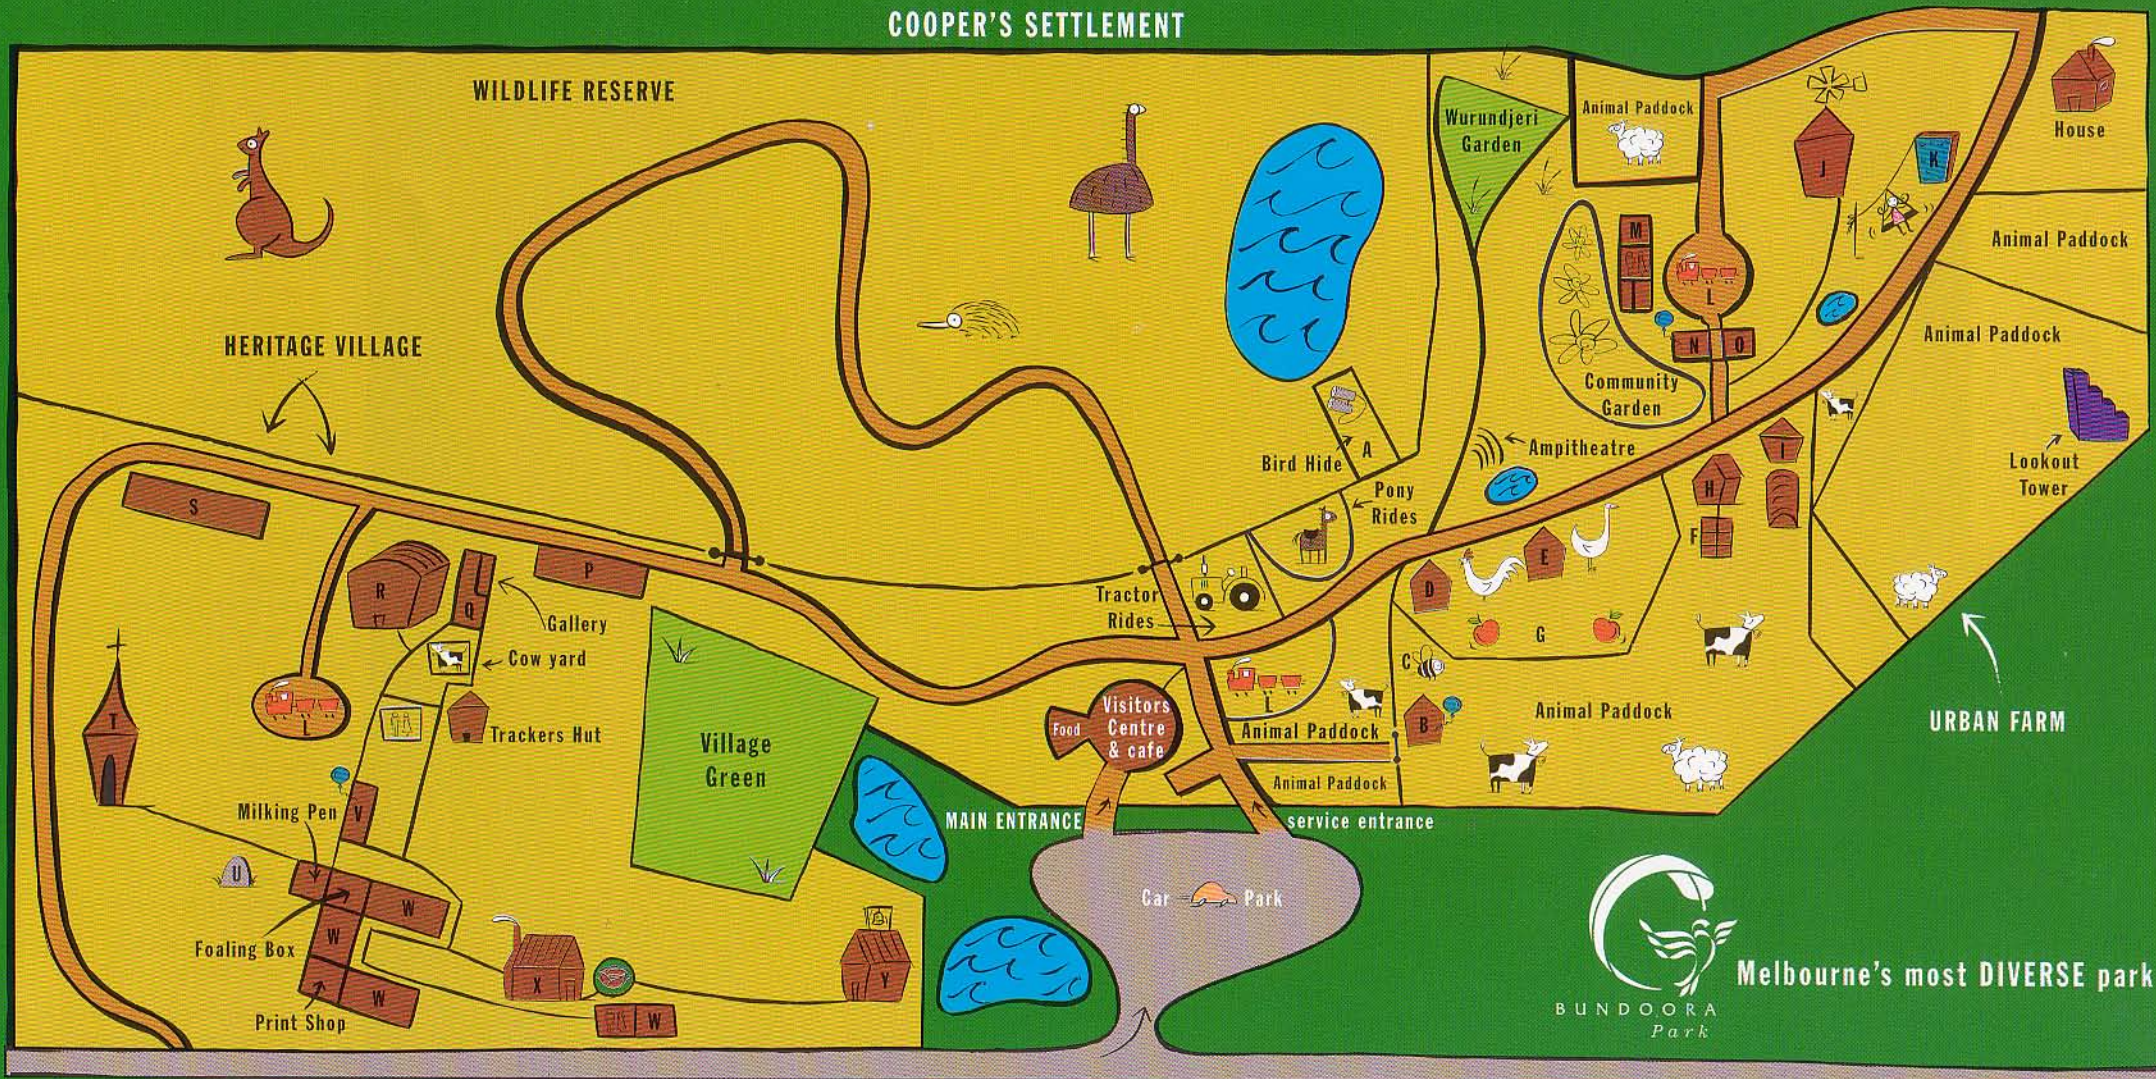

COOPER'S SETTLEMENT

Melbourne's most DIVERSE park
BUNDOORA
 Park

LEGEND

- | | | | |
|-------------------------|-----------------------------------|------------------------|----------------------|
| A - billabong bird hide | H - main barn & animal pens | O - farm office | V - stallion stables |
| B - party barn | I - indigenous plant nursery | P - farm machinery | W - galleries |
| C - bee enclosure | J - alternative energy playground | Q - farriers shop | X - foremans cottage |
| D - rabbit barn | K - flying fox & climbing wall | R - blacksmiths | Y - school house |
| E - chookhouse | L - train station | S - stationary engines | ☉ - rosebed |
| F - milking area | M - education centre | T - chapel | 🚻 - toilets |
| G - farm orchard | N - ibis party room | U - horse graves | — - gate |