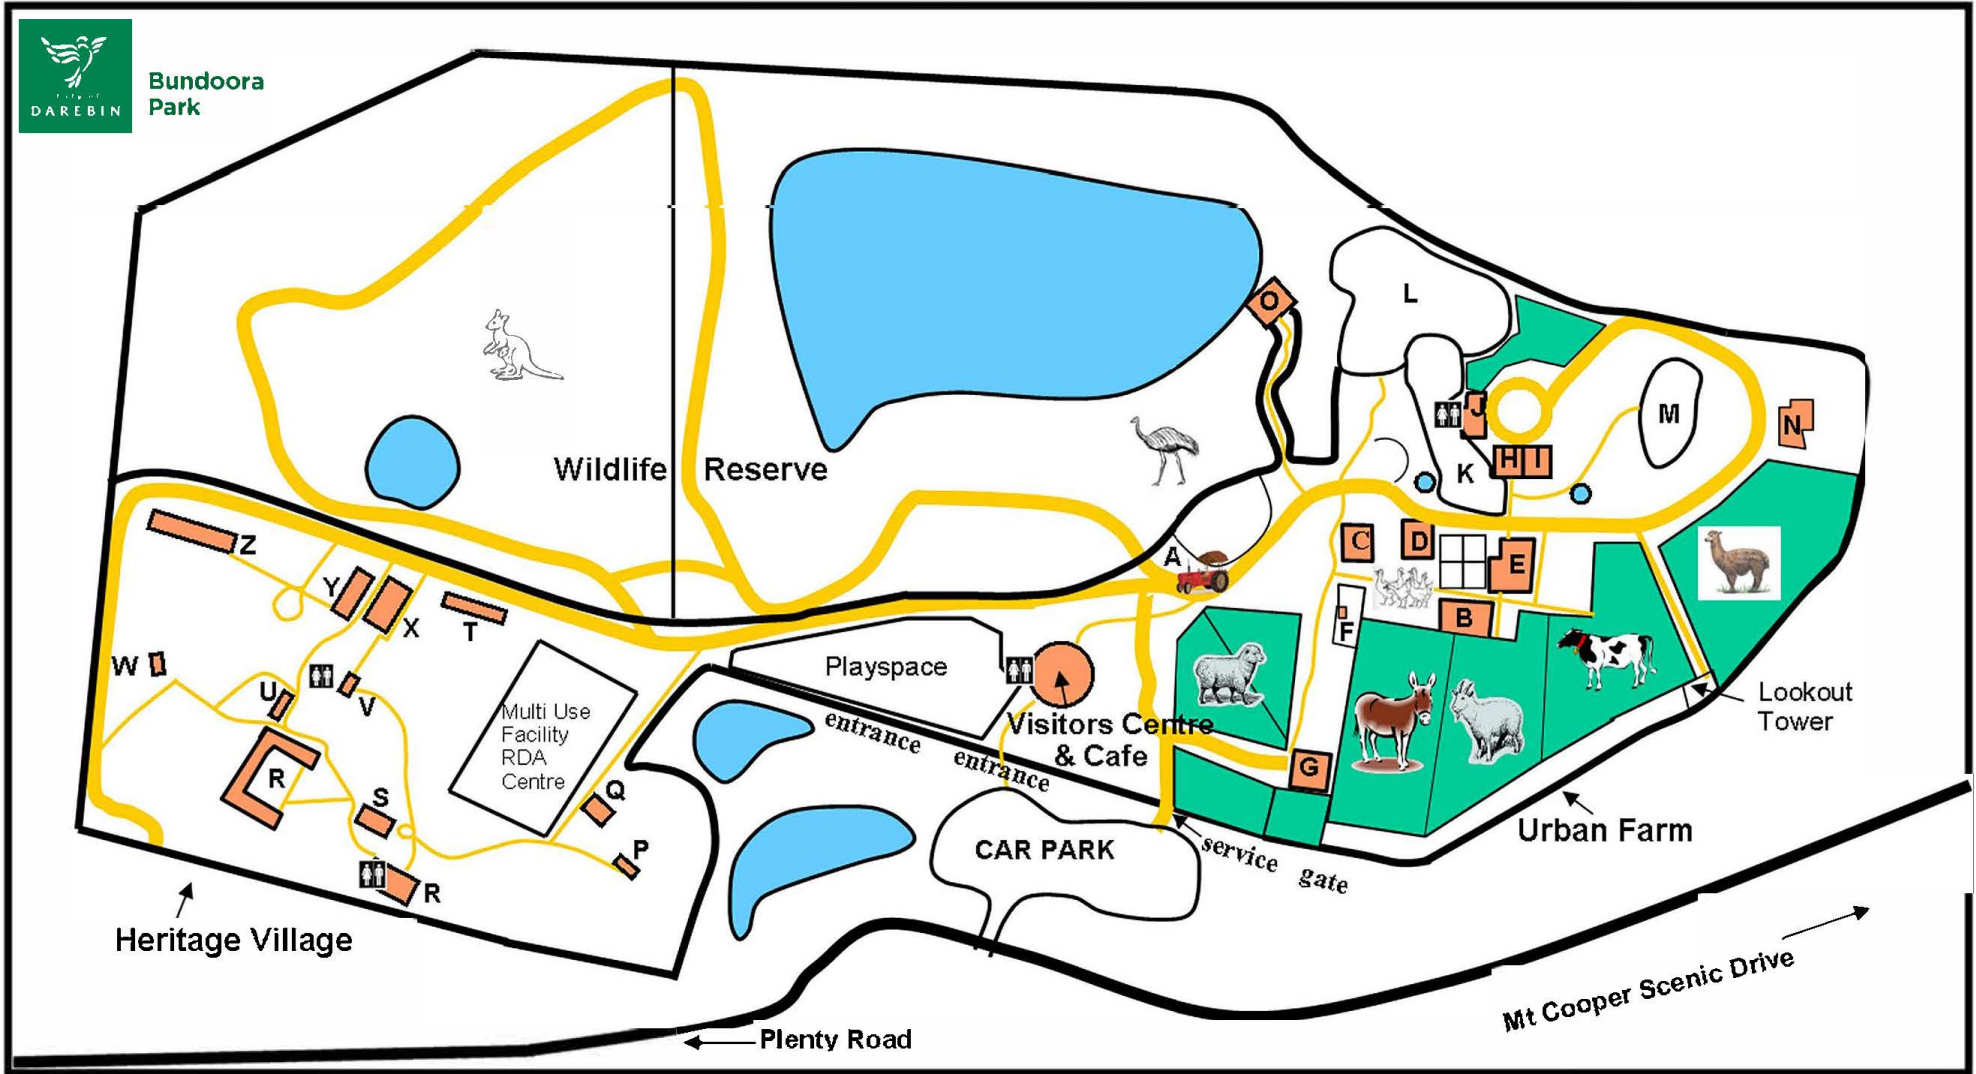

# BUNDOORA PARK FARM

LEGEND			
<b>Urban Farm:</b>		<b>Heritage Village:</b>	
A — Wildlife Ride	F — Duck house	K — Community gardens	P — School house
B — Pig pens	G — Party barn	L — Wurundjeri gardens	Q — RDA building
C — Rabbit barn	H — Ibis room	M — Playground	R — Galleries
D — Chook house	I — Farm office	N — Art house (staff only)	S — Foremans cottage
E — Main barn	J — Education centre	O — Billabong bird hide	T — Farm machinery
		U — Stallion box	
			<b>Symbols:</b>
			V — Trackers hut
			W — Chapel
			X — Farriers shop
			Y — Blacksmiths
			Z — Stationary engines
			Toilets
			Road
			Walking track
			Dams
			Amphitheatre